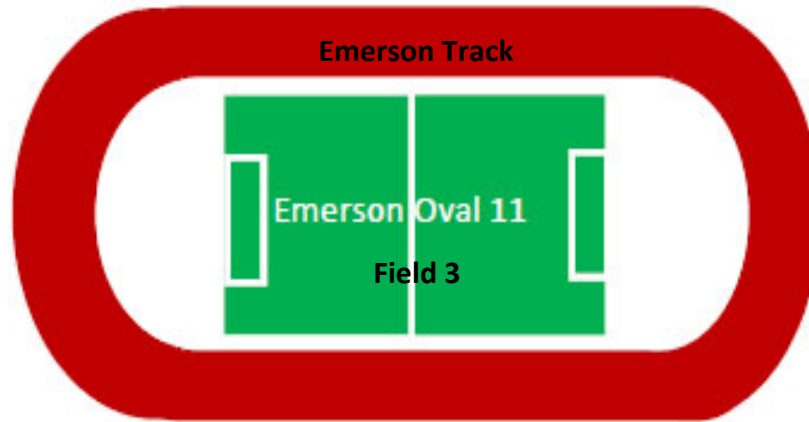

Emerson Playground and Fields

Behind the Hunt Recreation Center at
90 Stow Street, Concord MA

- Court 1
- Court 2
- Court 3
- Court 4
- Court 5

- Emerson Pool
- Basketball Court 1
- Basketball Court 2

Thoreau Street