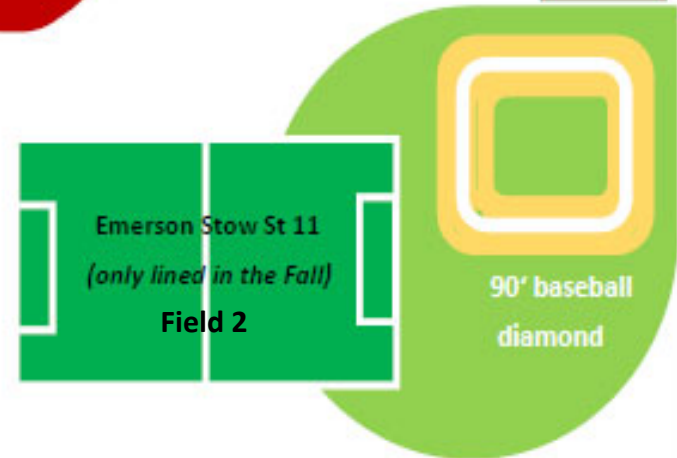

Emerson Playground and Fields

Behind the Hunt Recreation Center at
90 Stow Street, Concord MA

- Court 1
- Court 2
- Court 3
- Court 4
- Court 5

- Emerson Pool
- Basketball Court 1
- Basketball Court 2

Thoreau Street

Stow Street

Everett Street