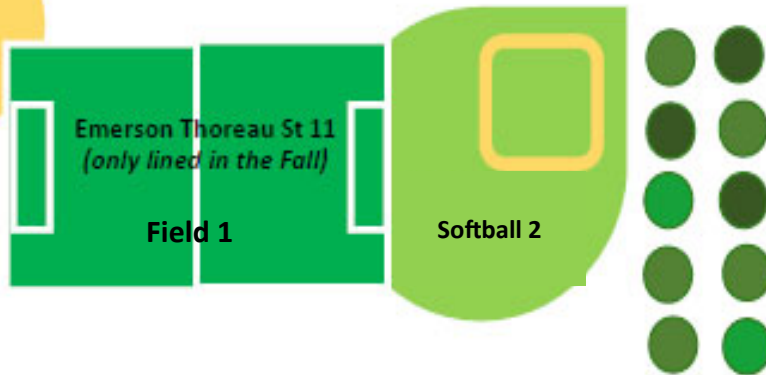

Emerson Playground and Fields

Behind the Hunt Recreation Center at
90 Stow Street, Concord MA

- Court 1
- Court 2
- Court 3
- Court 4
- Court 5

- Emerson Pool
- Basketball Court 1
- Basketball Court 2

Thoreau Street