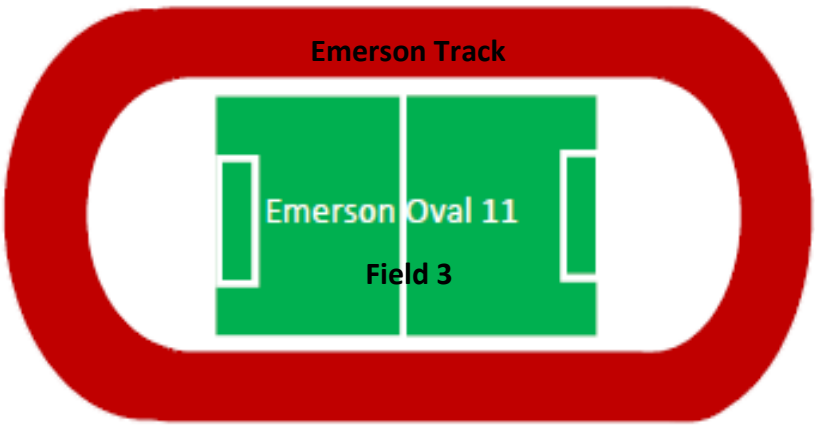

Emerson Playground and Fields

Behind the Hunt Recreation Center at
90 Stow Street, Concord MA

- Court 1
- Court 2
- Court 3
- Court 4
- Court 5

- Emerson Pool
- Basketball Court 1
- Basketball Court 2

Thoreau Street