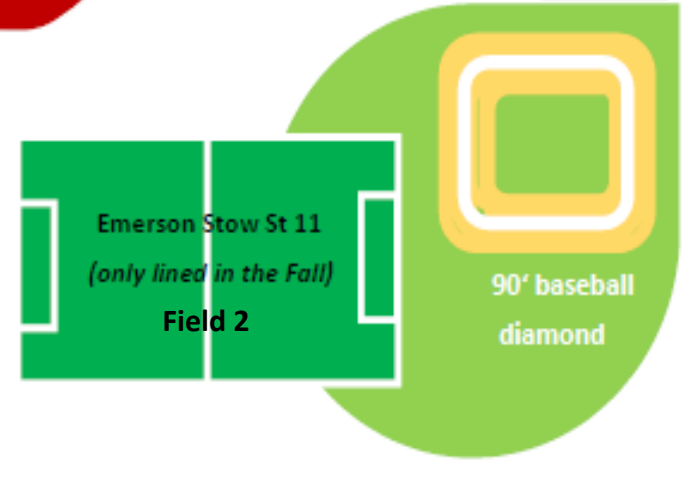

Emerson Playground and Fields

Behind the Hunt Recreation Center at
90 Stow Street, Concord MA

- Court 1
- Court 2
- Court 3
- Court 4
- Court 5

- Emerson Pool
- Basketball Court 1
- Basketball Court 2

Thoreau Street